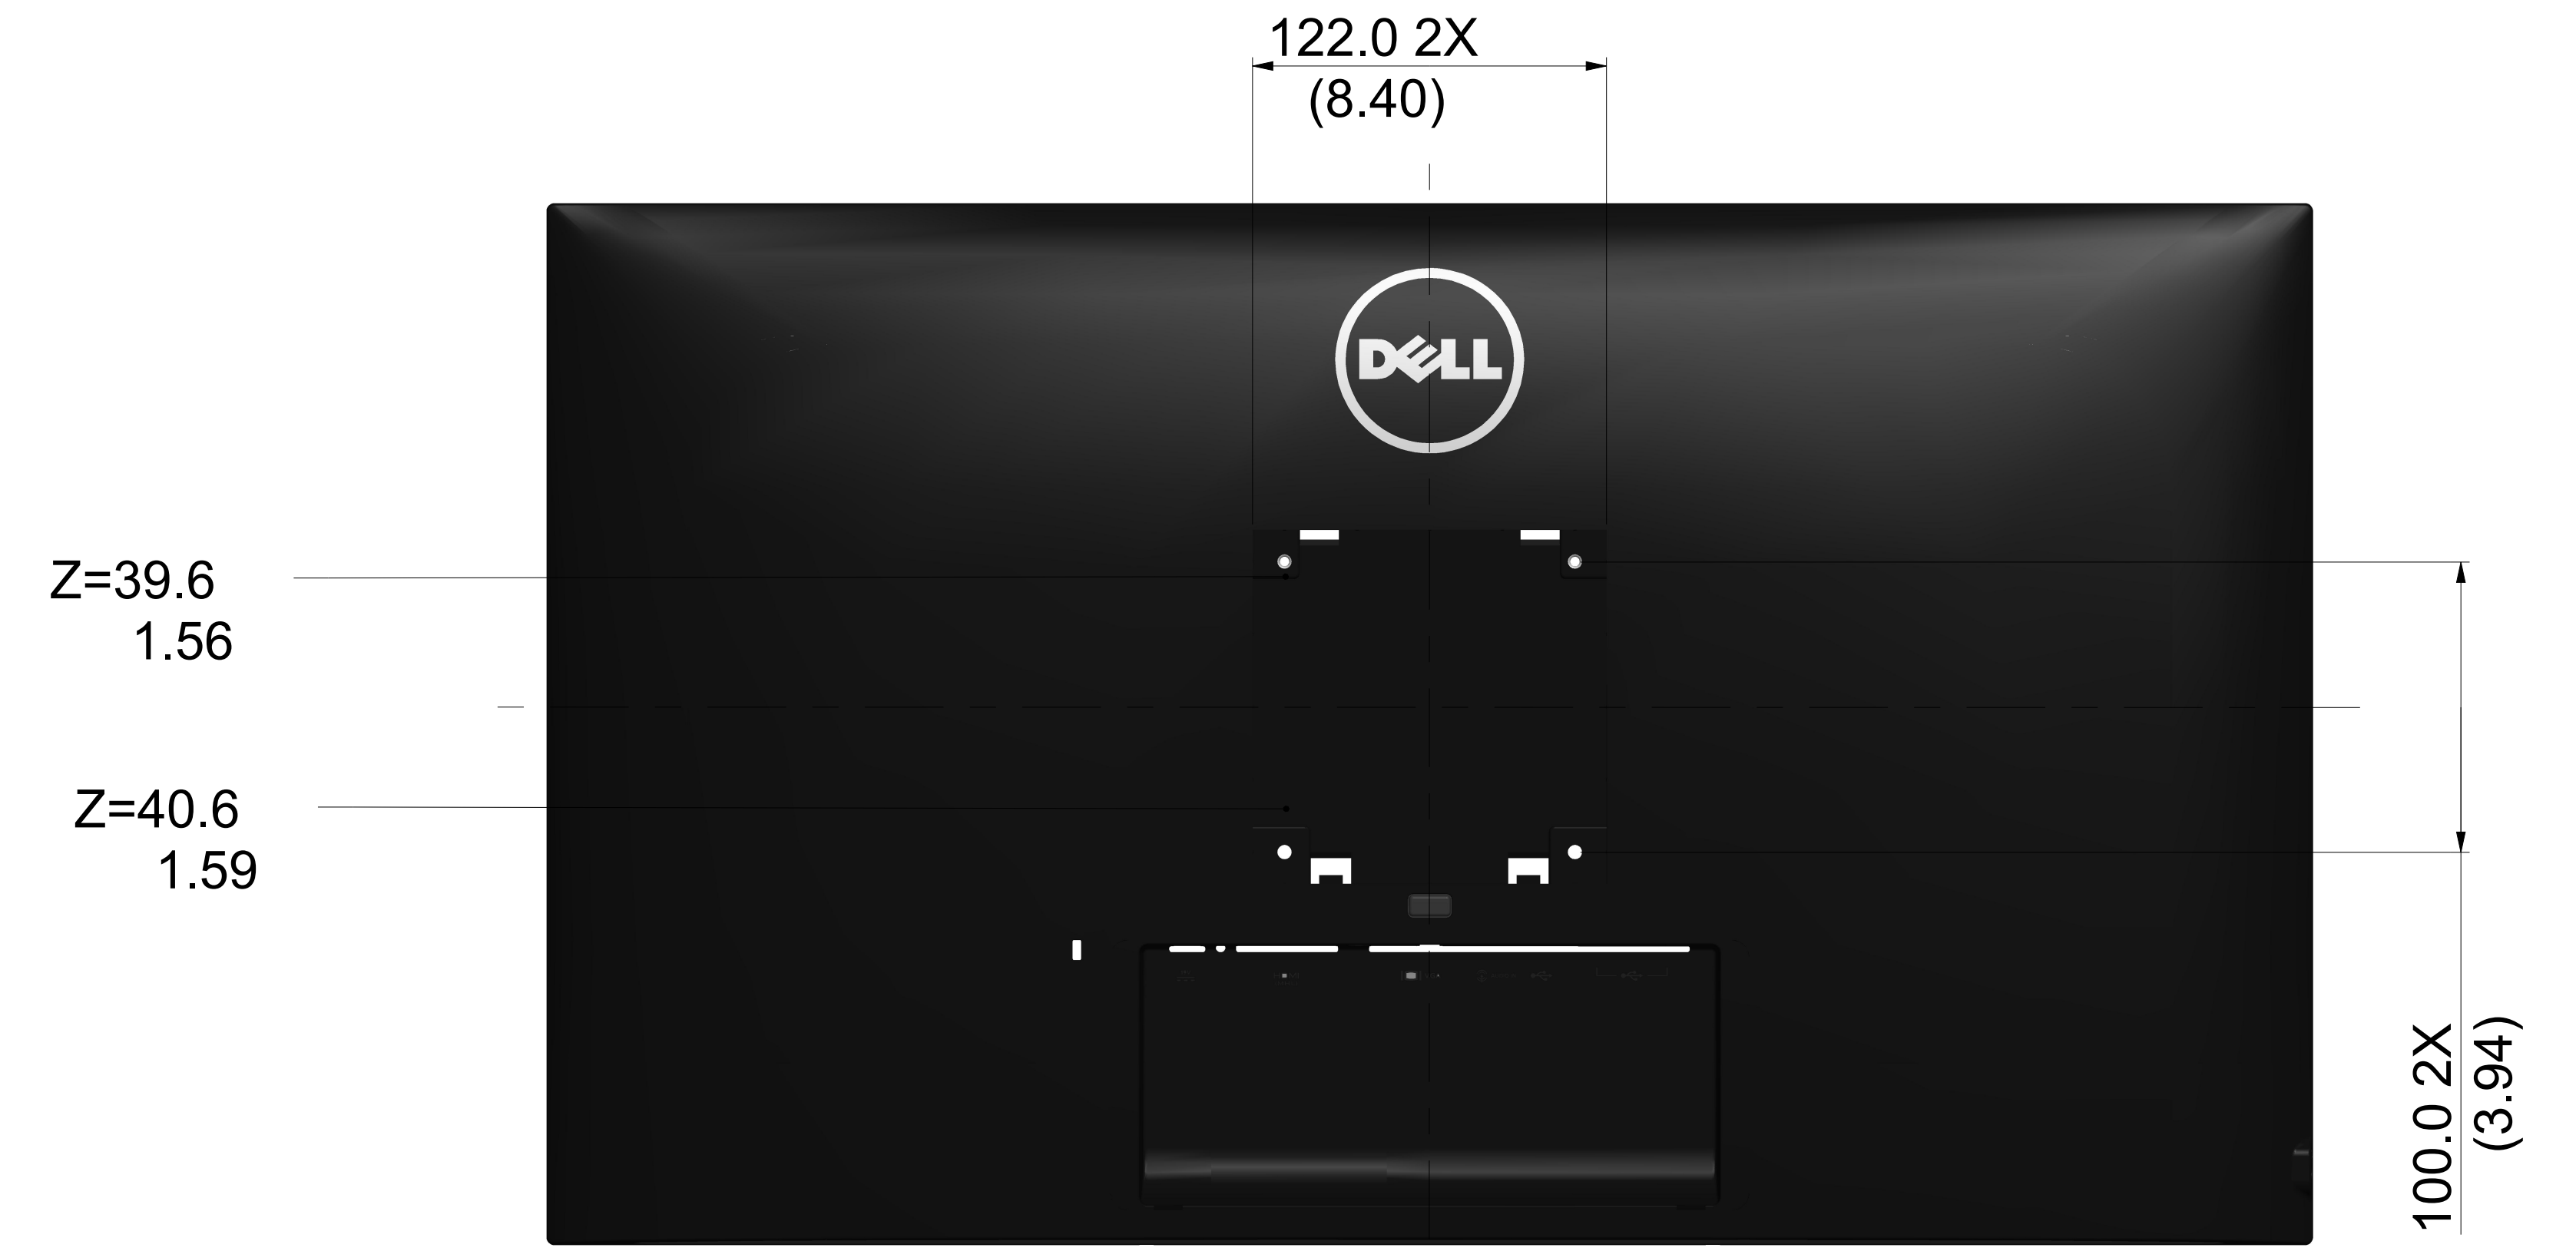

S2715H Outline Dimensions

Nominal Dimensions
Unit:mm(inch)

Tilt

Back view of Monitor without stand